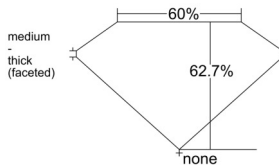

GIA®

FACSIMILE

GIA REPORT 2507989341

Verify this report at GIA.edu

GIA NATURAL DIAMOND DOSSIER®

December 13, 2024
GIA Report Number 2507989341
Shape and Cutting Style ..... Oval Brilliant
Measurements ..... 5.63 x 4.02 x 2.52 mm

GRADING RESULTS

Carat Weight ..... 0.35 carat
Color Grade ..... D
Clarity Grade VS1

ADDITIONAL GRADING INFORMATION

Polish ..... Excellent
Symmetry ..... Very Good
Fluorescence ..... None
Clarity Characteristics ..... Crystal
Inscription(s): GIA 2507989341

PROPORTIONS

Profile not to actual proportions

GRADING SCALES

GIA COLOR SCALE		GIA CLARITY SCALE	
COLORLESS	D	VERY VERY SLIGHTLY INCLUDED	FLAWLESS
	E		INTERNALLY FLAWLESS
	F		VVS₁
	G		VVS₂
	H		VS₁
	I		VS₂
	J		SI₁
	K		SI₂
	L		I₁
	M		I₂
NEAR COLORLESS	N	SLIGHTLY INCLUDED	I₃
	O		
	P		
	Q		
FAINT	R		
	S		
	T		
	U		
VERT LIGHT	V		
	W		
	X		
	Y		
LIGHT	Z