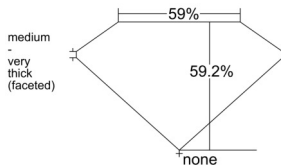

GIA®

FACSIMILE

GIA REPORT 2507992981

Verify this report at GIA.edu

GIA NATURAL DIAMOND DOSSIER®

January 01, 2025
GIA Report Number 2507992981
Shape and Cutting Style ..... Heart Brilliant
Measurements ..... 4.40 x 5.05 x 2.99 mm

GRADING RESULTS

Carat Weight ..... 0.40 carat
Color Grade ..... F
Clarity Grade VS1

ADDITIONAL GRADING INFORMATION

Polish ..... Very Good
Symmetry ..... Good
Fluorescence ..... None
Clarity Characteristics.... Crystal, Cloud, Needle, Indented Natural
Inscription(s): GIA 2507992981

PROPORTIONS

Profile not to actual proportions

GRADING SCALES

GIA COLOR SCALE		GIA CLARITY SCALE	
COLORLESS	D	VERY VERY SLIGHTLY INCLUDED	FLAWLESS
	E		INTERNALLY FLAWLESS
	F		VVS₁
	G		VVS₂
	H		VS₁
	I		VS₂
	J		SI₁
	K		SI₂
	L		I₁
	M		I₂
NEAR COLORLESS	N	SLIGHTLY INCLUDED	I₃
	O		
	P		
	Q		
FAINT	R		
	S		
	T		
	U		
VERT LIGHT	V		
	W		
	X		
	Y		
LIGHT	Z