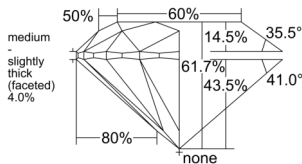

GIA®

FACSIMILE

GIA REPORT 2507994214

Verify this report at GIA.edu

GIA NATURAL DIAMOND DOSSIER®

December 16, 2024
GIA Report Number 2507994214
Shape and Cutting Style ..... Round Brilliant
Measurements ..... 4.36 - 4.38 x 2.70 mm

GRADING RESULTS

Carat Weight ..... 0.32 carat
Color Grade ..... K
Clarity Grade VS1
Cut Grade ..... Excellent

ADDITIONAL GRADING INFORMATION

Polish ..... Excellent
Symmetry ..... Excellent
Fluorescence ..... None
Clarity Characteristics..... Crystal, Needle, Cloud, Pinpoint
Inspection(s): GIA 2507994214

PROPORTIONS

Profile to actual proportions