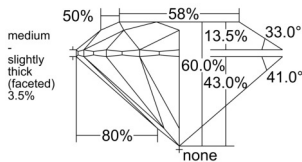

GIA®

FACSIMILE

GIA REPORT 2507994394

Verify this report at GIA.edu

GIA NATURAL DIAMOND DOSSIER®

December 20, 2024
GIA Report Number 2507994394
Shape and Cutting Style ..... Round Brilliant
Measurements ..... 5.53 - 5.54 x 3.32 mm

GRADING RESULTS

Carat Weight ..... 0.62 carat
Color Grade I
Clarity Grade VVS1
Cut Grade ..... Excellent

ADDITIONAL GRADING INFORMATION

Polish ..... Excellent
Symmetry ..... Excellent
Fluorescence ..... None
Clarity Characteristics ..... Internal Graining
Inscription(s): GIA 2507994394

PROPORTIONS

Profile to actual proportions

GRADING SCALES

GIA COLOR SCALE	GIA CLARITY SCALE	GIA CUT SCALE
COLOURLESS	FLAWLESS	EXCELLENT
D	INTERNALLY FLAWLESS	
E	VVS₁	VERY GOOD
F		
G	VVS₂	
H	VS₁	GOOD
I		
J	VS₂	
K	SI₁	FAIR
L		
M	SI₂	
N	I₁	POOR
O		
P	I₂	
Q	I₃	
R		
S		
T		
U		
V		
W		
X		
Y		
Z