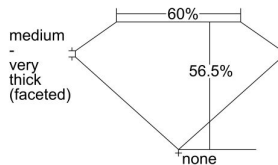

GIA®

FACSIMILE

GIA REPORT 2508016341

Verify this report at GIA.edu

GIA NATURAL DIAMOND DOSSIER®

July 25, 2024
GIA Report Number 2508016341
Shape and Cutting Style ..... Heart Brilliant
Measurements ..... 4.61 x 5.34 x 3.02 mm

GRADING RESULTS

Carat Weight ..... 0.43 carat
Color Grade ..... G
Clarity Grade VS1

ADDITIONAL GRADING INFORMATION

Polish ..... Excellent
Symmetry ..... Excellent
Fluorescence ..... None
Clarity Characteristics ..... Crystal, Needle, Pinpoint
Inscription(s): GIA 2508016341

PROPORTIONS

Profile not to actual proportions

GRADING SCALES

GIA COLOR SCALE		GIA CLARITY SCALE			
COLORLESS	D	VERY VERY SLIGHTLY INCLUDED	FLAWLESS		
	E		INTERNALLY FLAWLESS		
	F	VERY SLIGHTLY INCLUDED	VVS₁		
	G		VVS₂		
	H		VS₁		
	NEAR COLORLESS	I	SLIGHTLY INCLUDED	VS₂	
		J		SI₁	
		FAINT	K	INCLUDED	SI₂
			L		I₁
			M		I₂
VERT LIGHT	N	LIGHT	I₃		
	O				
	P				
	Q				
	R