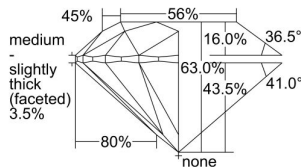

GIA®

FACSIMILE

GIA REPORT 2508045651

Verify this report at GIA.edu

GIA NATURAL DIAMOND DOSSIER®

July 29, 2024
GIA Report Number 2508045651
Shape and Cutting Style ..... Round Brilliant
Measurements ..... 5.32 - 5.34 x 3.36 mm

GRADING RESULTS

Carat Weight ..... 0.59 carat
Color Grade ..... J
Clarity Grade VS1
Cut Grade ..... Excellent

ADDITIONAL GRADING INFORMATION

Polish ..... Excellent
Symmetry ..... Excellent
Fluorescence ..... None
Clarity Characteristics..... Crystal, Needle, Cloud, Pinpoint
Inscription(s): GIA 2508045651

PROPORTIONS

Profile to actual proportions

GRADING SCALES

GIA COLOR SCALE	GIA CLARITY SCALE	GIA CUT SCALE	
D	FLAWLESS	EXCELLENT	
E	INTERNALLY FLAWLESS		
F		VVS₁	VERY GOOD
G	VVS₂		
H	VS₁	GOOD	
I	VS₂		
J	SI₁	FAIR	
K	SI₂		
L	I₁	POOR	
M	I₂		
N	I₃		
O			
P			
Q			
R			
S			
T			
U			
V			
W			
X			
Y			
Z