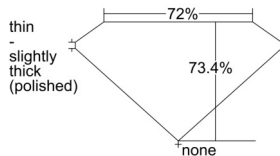

GIA®

FACSIMILE

GIA REPORT 2508052568

Verify this report at GIA.edu

GIA NATURAL DIAMOND DOSSIER®

July 31, 2024
GIA Report Number 2508052568
Shape and Cutting Style ..... Square Modified Brilliant
Measurements ..... 5.38 x 5.25 x 3.85 mm

GRADING RESULTS

Carat Weight ..... 0.90 carat
Color Grade ..... D
Clarity Grade VS2

ADDITIONAL GRADING INFORMATION

Polish ..... Excellent
Symmetry ..... Excellent
Fluorescence ..... None
Clarity Characteristics ..... Crystal, Cloud
Inscription(s): GIA 2508052568

PROPORTIONS

Profile not to actual proportions

GRADING SCALES

GIA COLOR SCALE		GIA CLARITY SCALE			
COLORLESS	D	VERY VERY SLIGHTLY INCLUDED	FLAWLESS		
	E		INTERNALLY FLAWLESS		
	F	VERY SLIGHTLY INCLUDED	VVS₁		
	G		VVS₂		
	H		VS₁		
	NEAR COLORLESS	I	SLIGHTLY INCLUDED	VS₂	
		J		SI₁	
		FAINT	K	INCLUDED	SI₂
			L		I₁
			M		I₂
VERT LIGHT	N	LIGHT	I₃		
	O				
	P				
	Q				
	R