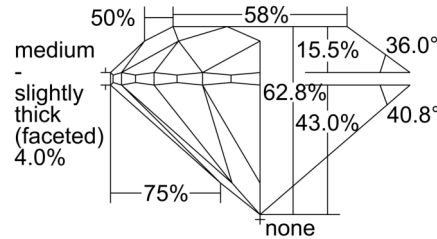

GIA NATURAL DIAMOND GRADING REPORT

August 01, 2024
GIA Report Number 2508054532
Shape and Cutting Style ..... Round Brilliant
Measurements ..... 6.42 - 6.48 x 4.05 mm

GRADING RESULTS

Carat Weight ..... 1.06 carat
Color Grade ..... H
Clarity Grade VVS2
Cut Grade ..... Excellent

ADDITIONAL GRADING INFORMATION

Polish ..... Excellent
Symmetry ..... Excellent
Fluorescence ..... None
Inscription(s): GIA 2508054532

PROPORTIONS

Profile to actual proportions