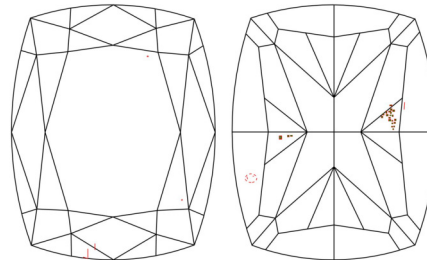

Carat Weight ..... 0.73 carat  
 Color Grade ..... Fancy Yellow  
 Color Origin ..... Natural  
 Color Distribution ..... Even  
 Clarity Grade ..... VS2  
 Proportions:

Profile not to actual proportions

GIA COLORED DIAMOND SCALE

Illustration of GIA fancy color grade interrelationships

GIA CLARITY SCALE

FLAWLESS
INTERNALLY FLAWLESS
VVS <sub>1</sub>
VVS <sub>2</sub>
VS <sub>1</sub>
VS <sub>2</sub>
SI <sub>1</sub>
SI <sub>2</sub>
I <sub>1</sub>
I <sub>2</sub>
I <sub>3</sub>

CLARITY CHARACTERISTICS

KEY TO SYMBOLS\*

- Etch Channel
- Needle
- Feather
- Pinpoint
- Cloud

\* Red symbols denote internal characteristics (inclusions). Green or black symbols denote external characteristics (blemishes). Diagram is an approximate representation of the diamond, and symbols shown indicate type, position, and approximate size of clarity characteristics. All clarity characteristics may not be shown. Details of finish are not shown.