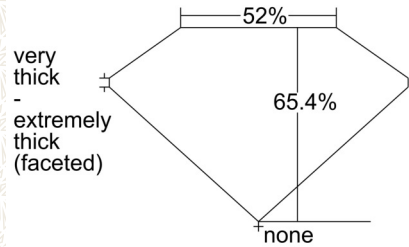

GIA NATURAL COLORED DIAMOND REPORT

August 20, 2024  
 Report Type ..... Grading Report  
 GIA Report Number ..... 2508057746  
 Shape and Cutting Style ..... Cushion Modified Brilliant  
 Measurements ..... 5.36 x 4.86 x 3.18 mm

Carat Weight ..... 0.73 carat  
 Color Grade ..... Fancy Yellow  
 Color Origin ..... Natural  
 Color Distribution ..... Even  
 Clarity Grade ..... VS2  
 Proportions:

Profile not to actual proportions

CLARITY CHARACTERISTICS

KEY TO SYMBOLS\*

- Etch Channel
- Needle
- Feather
- Pinpoint
- Cloud

\* Red symbols denote internal characteristics (inclusions). Green or black symbols denote external characteristics (blemishes). Diagram is an approximate representation of the diamond, and symbols shown indicate type, position, and approximate size of clarity characteristics. All clarity characteristics may not be shown. Details of finish are not shown.