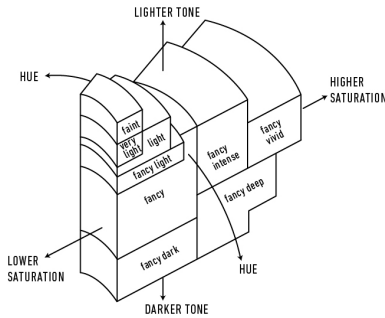

Carat Weight ..... 0.73 carat  
 Color Grade ..... Fancy Yellow  
 Color Origin ..... Natural  
 Color Distribution ..... Even  
 Clarity Grade ..... VS2  
 Proportions:

Profile not to actual proportions

GIA COLORED DIAMOND SCALE

Illustration of GIA fancy color grade interrelationships

GIA CLARITY SCALE

FLAWLESS
INTERNALLY FLAWLESS
VVS <sub>1</sub>
VVS <sub>2</sub>
VS <sub>1</sub>
VS <sub>2</sub>
SI <sub>1</sub>
SI <sub>2</sub>
I <sub>1</sub>
I <sub>2</sub>
I <sub>3</sub>

CLARITY CHARACTERISTICS

KEY TO SYMBOLS\*

- Etch Channel
- Needle
- Feather
- Pinpoint
- Cloud

\* Red symbols denote internal characteristics (inclusions). Green or black symbols denote external characteristics (blemishes). Diagram is an approximate representation of the diamond, and symbols shown indicate type, position, and approximate size of clarity characteristics. All clarity characteristics may not be shown. Details of finish are not shown.