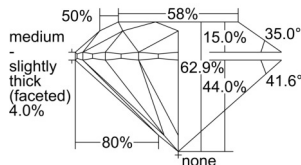

GIA®

FACSIMILE

GIA REPORT 2508067379

Verify this report at GIA.edu

GIA NATURAL DIAMOND DOSSIER®

July 31, 2024
GIA Report Number 2508067379
Shape and Cutting Style ..... Round Brilliant
Measurements ..... 5.23 - 5.25 x 3.29 mm

GRADING RESULTS

Carat Weight ..... 0.55 carat
Color Grade ..... F
Clarity Grade VS2
Cut Grade ..... Excellent

ADDITIONAL GRADING INFORMATION

Polish ..... Excellent
Symmetry ..... Excellent
Fluorescence ..... None
Clarity Characteristics ..... Cloud, Crystal
Inscription(s): GIA 2508067379

PROPORTIONS

Profile to actual proportions

GRADING SCALES

GIA COLOR SCALE

COLORLESS	D
	E
	F
	G
	H
	I
	J
NEAR COLORLESS	K
	L
Faint	M
	N
	O
	P
Very Light	Q
	R
	S
	T
	U
	V
Light	W
	X
	Y
	Z

GIA CLARITY SCALE

FLAWLESS	VERY VERY SLIGHTLY INCLUDED	VS₁	VS₂	VS₁	VS₂	SI₁	SI₂	I₁	I₂	I₃		
											FLAWLESS	INTERNALLY FLAWLESS

GIA CUT SCALE

EXCELLENT
VERY GOOD
GOOD
FAIR
POOR