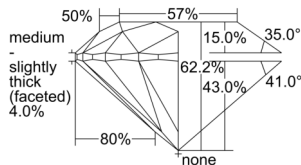

GIA®

FACSIMILE

GIA REPORT 2508069684

Verify this report at GIA.edu

GIA NATURAL DIAMOND DOSSIER®

July 31, 2024
GIA Report Number 2508069684
Shape and Cutting Style ..... Round Brilliant
Measurements ..... 4.36 - 4.39 x 2.72 mm

GRADING RESULTS

Carat Weight ..... 0.32 carat
Color Grade ..... J
Clarity Grade VS1
Cut Grade ..... Excellent

ADDITIONAL GRADING INFORMATION

Polish ..... Excellent
Symmetry ..... Excellent
Fluorescence ..... None
Clarity Characteristics ..... Cloud, Pinpoint
Inscription(s): GIA 2508069684

PROPORTIONS

Profile to actual proportions

GRADING SCALES

GIA COLOR SCALE	GIA CLARITY SCALE	GIA CUT SCALE
COLOURLESS	FLAWLESS	EXCELLENT
D	FLAWLESS	
E	FLAWLESS	VERY GOOD
F	FLAWLESS	
G	FLAWLESS	
H	FLAWLESS	
NEAR COLOURLESS	VVS₁	VERY GOOD
I	VVS₂	
J	VS₁	GOOD
K	VS₂	
L	SI₁	FAIR
M	SI₂	
N	I₁	POOR
O	I₂	
P	I₃	
VERY LIGHT		
Q		
R		
S		
T		
U		
V		
W		
X		
Y		
Z