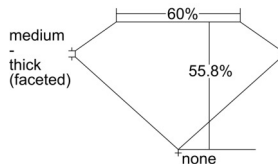

GIA®

FACSIMILE

GIA REPORT 2508070066

Verify this report at GIA.edu

GIA NATURAL DIAMOND DOSSIER®

July 31, 2024
GIA Report Number 2508070066
Shape and Cutting Style ..... Heart Brilliant
Measurements ..... 4.12 x 4.72 x 2.64 mm

GRADING RESULTS

Carat Weight ..... 0.30 carat
Color Grade ..... E
Clarity Grade VS1

ADDITIONAL GRADING INFORMATION

Polish ..... Excellent
Symmetry ..... Very Good
Fluorescence ..... None
Clarity Characteristics ..... Feather, Pinpoint
Inscription(s): GIA 2508070066

PROPORTIONS

Profile not to actual proportions

GRADING SCALES

GIA COLOR SCALE		GIA CLARITY SCALE			
COLORLESS	D	VERY VERY SLIGHTLY INCLUDED	FLAWLESS		
	E		INTERNALLY FLAWLESS		
	F	VERY SLIGHTLY INCLUDED	VVS₁		
	G		VVS₂		
	H		VS₁		
	NEAR COLORLESS	I	SLIGHTLY INCLUDED	VS₂	
		J		SI₁	
		FAINT	K	INCLUDED	SI₂
			L		I₁
			M		I₂
N			I₃		
VERT LIGHT	O	INCLUDED			
	P				
	Q				
	R				
	S				
	T				
	U				
	V				
LIGHT	W				
	X				
	Y				
	Z