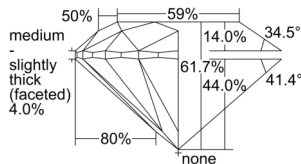

GIA®

FACSIMILE

GIA REPORT 2508079049

Verify this report at GIA.edu

GIA NATURAL DIAMOND DOSSIER®

August 02, 2024
GIA Report Number 2508079049
Shape and Cutting Style ..... Round Brilliant
Measurements ..... 4.71 - 4.73 x 2.91 mm

GRADING RESULTS

Carat Weight ..... 0.40 carat
Color Grade ..... D
Clarity Grade S11
Cut Grade ..... Excellent

ADDITIONAL GRADING INFORMATION

Polish ..... Excellent
Symmetry ..... Excellent
Fluorescence ..... Medium Blue
Clarity Characteristics ..... Cloud, Crystal
Inscription(s): GIA 2508079049

PROPORTIONS

Profile to actual proportions

GRADING SCALES

GIA COLOR SCALE

COLORESS	D
	E
	F
	G
	H
	I
	J
NEAR COLORESS	K
	L
FANIT	M
	N
	O
	P
VERY LIGHT	Q
	R
	S
	T
	U
	V
	W
	X
	Y
LIGHT	Z

GIA CLARITY SCALE

VERY VERY SLIGHTLY INCLUDED	FLAWLESS
	INTERNALLY FLAWLESS
VERY SLIGHTLY INCLUDED	VVS₁
	VVS₂
SLIGHTLY INCLUDED	VS₁
	VS₂
INCLUDED	SI₁
	SI₂
	I₁
	I₂
	I₃

GIA CUT SCALE

EXCELLENT
VERY GOOD
GOOD
FAIR
POOR