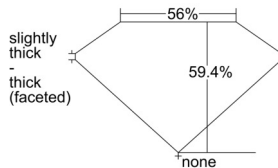

GIA®

FACSIMILE

GIA REPORT 2508103570

Verify this report at GIA.edu

GIA NATURAL DIAMOND DOSSIER®

August 27, 2024
GIA Report Number 2508103570
Shape and Cutting Style ..... Heart Brilliant
Measurements ..... 5.54 x 6.26 x 3.72 mm

GRADING RESULTS

Carat Weight ..... 0.72 carat
Color Grade ..... E
Clarity Grade VS2

ADDITIONAL GRADING INFORMATION

Polish ..... Excellent
Symmetry ..... Excellent
Fluorescence ..... Medium Blue
Clarity Characteristics ..... Crystal
Inscription(s): GIA 2508103570

PROPORTIONS

Profile not to actual proportions

GRADING SCALES

GIA COLOR SCALE		GIA CLARITY SCALE	
NEAR COLORLESS	D	VERY VERY SLIGHTLY INCLUDED	FLAWLESS
	E		INTERNALLY FLAWLESS
	F		VVS₁
	G		VVS₂
	H		VS₁
	I		VS₂
	J		SI₁
	K		SI₂
	L		I₁
	M		I₂
FAINT	N	SLIGHTLY INCLUDED	I₃
	O		
	P		
	Q		
VERY LIGHT	R	INCLUDED	
	S		
	T		
	U		
	V		
	W		
	X		
	Y		
LIGHT	Z