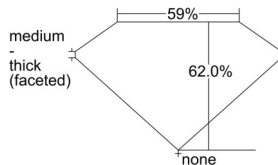

GIA®

FACSIMILE

GIA REPORT 2508135861

Verify this report at GIA.edu

GIA NATURAL DIAMOND DOSSIER®

August 06, 2024
GIA Report Number 2508135861
Shape and Cutting Style ..... Oval Brilliant
Measurements ..... 5.79 x 4.15 x 2.57 mm

GRADING RESULTS

Carat Weight ..... 0.40 carat
Color Grade ..... D
Clarity Grade SI1

ADDITIONAL GRADING INFORMATION

Polish ..... Excellent
Symmetry ..... Excellent
Fluorescence ..... None
Clarity Characteristics ..... Crystal
Inscription(s): GIA 2508135861

PROPORTIONS

Profile not to actual proportions

GRADING SCALES

GIA COLOR SCALE		GIA CLARITY SCALE			
COLORLESS	D	VERY VERY SLIGHTLY INCLUDED	FLAWLESS		
	E		INTERNALLY FLAWLESS		
	F	VERY SLIGHTLY INCLUDED	VVS₁		
	G		VVS₂		
	H		VS₁		
	NEAR COLORLESS	I	SLIGHTLY INCLUDED	VS₂	
		J		SI₁	
		FAINT	K	INCLUDED	SI₂
			L		I₁
			M		I₂
VERT LIGHT	N	LIGHT	I₃		
	O				
	P				
	Q				
	R