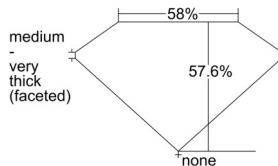

GIA®

FACSIMILE

GIA REPORT 2508138906

Verify this report at gia.edu

GIA NATURAL DIAMOND DOSSIER®

August 08, 2024
GIA Report Number 2508138906
Shape and Cutting Style ..... Heart Brilliant
Measurements ..... 4.95 x 5.62 x 3.23 mm

GRADING RESULTS

Carat Weight ..... 0.52 carat
Color Grade ..... E
Clarity Grade ..... Internally Flawless

ADDITIONAL GRADING INFORMATION

Polish ..... Excellent
Symmetry ..... Excellent
Fluorescence ..... None
Clarity Characteristics ..... Minor Details of Polish
Inscription(s): GIA 2508138906

PROPORTIONS

Profile not to actual proportions

GRADING SCALES

GIA COLOR SCALE		GIA CLARITY SCALE			
COLORLESS	D	VERY VERY SLIGHTLY INCLUDED	FLAWLESS		
	E		INTERNALLY FLAWLESS		
	F		VVS₁		
	G		VVS₂		
	NEAR COLORLESS	H	VERY SLIGHTLY INCLUDED	VS₁	
		I		VS₂	
		FAINT	J	SLIGHTLY INCLUDED	SI₁
			K		SI₂
	L		I₁		
	VERT LIGHT		M	INCLUDED	I₂
N			I₃		
O					
P					
LIGHT	Q				
	R				
	S				
	T				
	U				
	Z