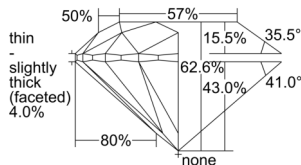

GIA®

FACSIMILE

GIA REPORT 2508159286

Verify this report at GIA.edu

GIA NATURAL DIAMOND DOSSIER®

August 12, 2024
GIA Report Number 2508159286
Shape and Cutting Style ..... Round Brilliant
Measurements ..... 4.73 - 4.77 x 2.97 mm

GRADING RESULTS

Carat Weight ..... 0.41 carat
Color Grade ..... E
Clarity Grade VS2
Cut Grade ..... Excellent

ADDITIONAL GRADING INFORMATION

Polish ..... Excellent
Symmetry ..... Excellent
Fluorescence ..... None
Clarity Characteristics ..... Cloud, Crystal
Inscription(s): GIA 2508159286

PROPORTIONS

Profile to actual proportions

GRADING SCALES

GIA COLOR SCALE

COLOREDNESS	D
	E
	F
	G
	H
	I
	J
NEAR COLORLESS	K
	L
Faint	M
	N
	O
	P
Very Light	Q
	R
	S
	T
	U
	V
Light	W
	X
	Y
	Z

GIA CLARITY SCALE

FLAWLESS	VERY VERY SLIGHTLY INCLUDED	VS₁	VS₂	SLIGHTLY INCLUDED	SI₁	SI₂	I₁	I₂	I₃	
										VERY SLIGHTLY INCLUDED
INTERNALLY FLAWLESS										

GIA CUT SCALE

EXCELLENT
VERY GOOD
GOOD
FAIR
POOR