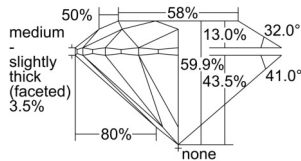

GIA®

FACSIMILE

GIA REPORT 2508218736

Verify this report at GIA.edu

GIA NATURAL DIAMOND DOSSIER®

August 19, 2024
GIA Report Number 2508218736
Shape and Cutting Style ..... Round Brilliant
Measurements ..... 5.00 - 5.02 x 3.00 mm

GRADING RESULTS

Carat Weight ..... 0.46 carat
Color Grade ..... E
Clarity Grade S11
Cut Grade ..... Excellent

ADDITIONAL GRADING INFORMATION

Polish ..... Excellent
Symmetry ..... Excellent
Fluorescence ..... None
Clarity Characteristics ..... Crystal
Inscription(s): GIA 2508218736

PROPORTIONS

Profile to actual proportions

GRADING SCALES

GIA COLOR SCALE	GIA CLARITY SCALE	GIA CUT SCALE
D	FLAWLESS	EXCELLENT
E	FLAWLESS	
F	INTERNALLY FLAWLESS	VERY GOOD
G	FLAWLESS	
H	VVS₁	GOOD
I	VVS₂	
J	VS₁	FAIR
K	VS₂	
L	S1₁	POOR
M	S1₂	
N	I₁	POOR
O	I₂	
P	I₃	
Q		
R		
S		
T		
U		
V		
W		
X		
Y		
Z