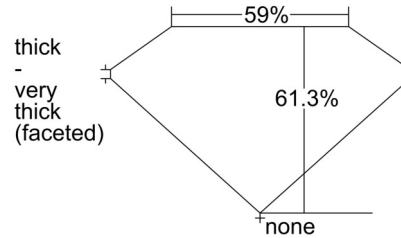

GIA NATURAL DIAMOND GRADING REPORT

August 26, 2024  
 GIA Report Number ..... 2508234821  
 Shape and Cutting Style ..... Oval Brilliant  
 Measurements ..... 10.37 x 6.98 x 4.28 mm

GRADING RESULTS

Carat Weight ..... 2.00 carat  
 Color Grade ..... J  
 Clarity Grade ..... SI2

PROPORTIONS

Profile not to actual proportions

CLARITY CHARACTERISTICS

KEY TO SYMBOLS\*

-  Feather
-  Crystal

\* Red symbols denote internal characteristics (inclusions). Green or black symbols denote external characteristics (blemishes). Diagram is an approximate representation of the diamond, and symbols shown indicate type, position, and approximate size of clarity characteristics. All clarity characteristics may not be shown. Details of finish are not shown.