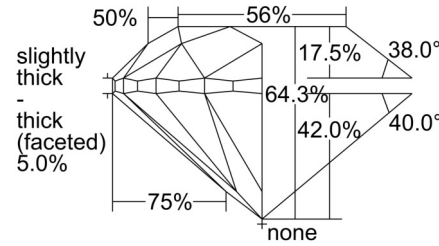

#### GRADING RESULTS

Carat Weight ..... 1.00 carat

Color Grade ..... H

Clarity Grade ..... VVS2

Cut Grade ..... Very Good

#### PROPORTIONS

Profile to actual proportions

#### CLARITY CHARACTERISTICS