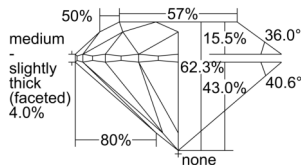

GIA®

FACSIMILE

GIA REPORT 2508284446

Verify this report at GIA.edu

GIA NATURAL DIAMOND DOSSIER®

August 27, 2024
GIA Report Number 2508284446
Shape and Cutting Style ..... Round Brilliant
Measurements ..... 6.13 - 6.15 x 3.82 mm

GRADING RESULTS

Carat Weight ..... 0.90 carat
Color Grade ..... K
Clarity Grade VS1
Cut Grade ..... Excellent

ADDITIONAL GRADING INFORMATION

Polish ..... Excellent
Symmetry ..... Excellent
Fluorescence ..... None
Clarity Characteristics..... Crystal, Feather, Pinpoint
Inscription(s): GIA 2508284446

PROPORTIONS

Profile to actual proportions