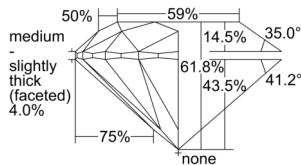

GIA®

FACSIMILE

GIA REPORT 2508305224

Verify this report at GIA.edu

GIA NATURAL DIAMOND DOSSIER®

August 28, 2024
GIA Report Number 2508305224
Shape and Cutting Style ..... Round Brilliant
Measurements ..... 4.32 - 4.35 x 2.68 mm

GRADING RESULTS

Carat Weight ..... 0.31 carat
Color Grade I
Clarity Grade S11
Cut Grade ..... Excellent

ADDITIONAL GRADING INFORMATION

Polish ..... Excellent
Symmetry ..... Excellent
Fluorescence ..... None
Clarity Characteristics ..... Crystal
Inscription(s): GIA 2508305224

PROPORTIONS

Profile to actual proportions

GRADING SCALES

GIA COLOR SCALE	GIA CLARITY SCALE	GIA CUT SCALE	
D	FLAWLESS	EXCELLENT	
E	INTERNALLY FLAWLESS		
F		VVS₁	VERY GOOD
G	VVS₂		
H	VS₁	GOOD	
I	VS₂		
J	S1₁	FAIR	
K	S1₂		
L	I₁	POOR	
M	I₂		
N	I₃		
O			
P			
Q			
R			
S			
T			
U			
V			
W			
X			
Y			
Z