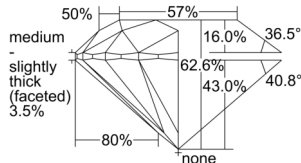

GIA®

FACSIMILE

GIA REPORT 2508331428

Verify this report at GIA.edu

GIA NATURAL DIAMOND DOSSIER®

September 02, 2024
GIA Report Number 2508331428
Shape and Cutting Style ..... Round Brilliant
Measurements ..... 4.90 - 4.92 x 3.07 mm

GRADING RESULTS

Carat Weight ..... 0.46 carat
Color Grade ..... E
Clarity Grade S11
Cut Grade ..... Excellent

ADDITIONAL GRADING INFORMATION

Polish ..... Excellent
Symmetry ..... Excellent
Fluorescence ..... None
Clarity Characteristics ..... Crystal
Inscription(s): GIA 2508331428

PROPORTIONS

Profile to actual proportions

GRADING SCALES

GIA COLOR SCALE	GIA CLARITY SCALE	GIA CUT SCALE
D	FLAWLESS	EXCELLENT
E	INTERNALLY FLAWLESS	
F	VVS₁	VERY GOOD
G		
H	VS₁	GOOD
I		
J	VS₂	FAIR
K		
L	SI₁	POOR
M		
N	I₁	
O		
P	I₂	
Q		
R	I₃	
S		
T		
U		
V		
W		
X		
Y		
Z