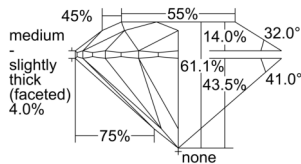

GIA®

FACSIMILE

GIA REPORT 2508331841

Verify this report at GIA.edu

GIA NATURAL DIAMOND DOSSIER®

September 03, 2024
GIA Report Number 2508331841
Shape and Cutting Style ..... Round Brilliant
Measurements ..... 5.11 - 5.14 x 3.13 mm

GRADING RESULTS

Carat Weight ..... 0.50 carat
Color Grade ..... F
Clarity Grade S11
Cut Grade ..... Excellent

ADDITIONAL GRADING INFORMATION

Polish ..... Excellent
Symmetry ..... Excellent
Fluorescence ..... None
Clarity Characteristics..... Crystal, Feather, Cloud
Inscription(s): GIA 2508331841

PROPORTIONS

Profile to actual proportions

GRADING SCALES

GIA COLOR SCALE	GIA CLARITY SCALE	GIA CUT SCALE	
D	FLAWLESS	EXCELLENT	
E	INTERNALLY FLAWLESS		
F		VVS₁	VERY GOOD
G	VVS₂		
H	VS₁	GOOD	
I	VS₂		
J	S1₁	FAIR	
K	S1₂		
L	I₁	POOR	
M	I₂		
N	I₃		
O			
P			
Q			
R			
S			
T			
U			
V			
W			
X			
Y			
Z