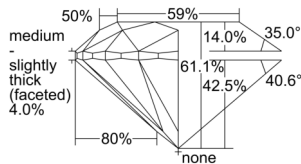

GIA®

FACSIMILE

GIA REPORT 2508341241

Verify this report at GIA.edu

GIA NATURAL DIAMOND DOSSIER®

September 03, 2024
GIA Report Number 2508341241
Shape and Cutting Style ..... Round Brilliant
Measurements ..... 4.38 - 4.40 x 2.68 mm

GRADING RESULTS

Carat Weight ..... 0.32 carat
Color Grade ..... F
Clarity Grade S11
Cut Grade ..... Excellent

ADDITIONAL GRADING INFORMATION

Polish ..... Excellent
Symmetry ..... Excellent
Fluorescence ..... None
Clarity Characteristics ..... Cloud
Inscription(s): GIA 2508341241

PROPORTIONS

Profile to actual proportions

GRADING SCALES

GIA COLOR SCALE	GIA CLARITY SCALE	GIA CUT SCALE	
D	FLAWLESS	EXCELLENT	
E	INTERNALLY FLAWLESS		
F		VVS₁	VERY GOOD
G	VVS₂		
H	VS₁	GOOD	
I	VS₂		
J	S1₁	FAIR	
K	S1₂		
L	I₁	POOR	
M	I₂		
N	I₃		
O			
P			
Q			
R			
S			
T			
U			
V			
W			
X			
Y			
Z