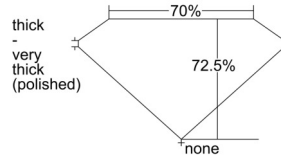

GIA®

FACSIMILE

GIA REPORT 2508341421

Verify this report at GIA.edu

GIA NATURAL DIAMOND DOSSIER®

September 03, 2024
GIA Report Number 2508341421
Shape and Cutting Style ..... Square Modified Brilliant
Measurements ..... 4.59 x 4.53 x 3.29 mm

GRADING RESULTS

Carat Weight ..... 0.61 carat
Color Grade ..... E
Clarity Grade VS2

ADDITIONAL GRADING INFORMATION

Polish ..... Excellent
Symmetry ..... Excellent
Fluorescence ..... None
Clarity Characteristics ..... Cloud
Inscription(s): GIA 2508341421

PROPORTIONS

Profile not to actual proportions

GRADING SCALES

GIA COLOR SCALE		GIA CLARITY SCALE			
COLORLESS	D	VERY SLIGHTLY INCLUDED	FLAWLESS		
	E		INTERNALLY FLAWLESS		
	F		VS₁		
	NEAR COLORLESS	G	VERY SLIGHTLY INCLUDED	VS₂	
		H		VS₁	
		FAINT	I	SLIGHTLY INCLUDED	VS₂
			J		SI₁
	K		SI₂		
	VERT LIGHT		L	INCLUDED	I₁
			M		I₂
N			I₃		
O					
P					
Q					
R					
LIGHT	S				
	T				
	U				
	V				
	W				
	X				
Y					
Z