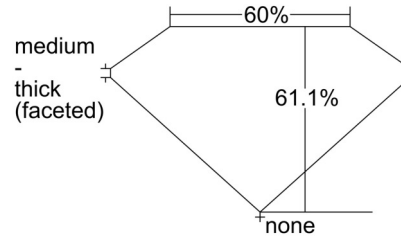

PROPORTIONS

Profile not to actual proportions