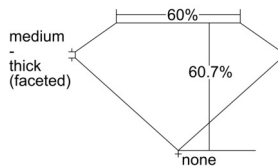

GIA®

FACSIMILE

GIA REPORT 2508342855

Verify this report at GIA.edu

GIA NATURAL DIAMOND DOSSIER®

September 04, 2024
GIA Report Number 2508342855
Shape and Cutting Style ..... Oval Brilliant
Measurements ..... 6.69 x 4.59 x 2.79 mm

GRADING RESULTS

Carat Weight ..... 0.54 carat
Color Grade ..... E
Clarity Grade VVS1

ADDITIONAL GRADING INFORMATION

Polish ..... Very Good
Symmetry ..... Very Good
Fluorescence ..... None
Clarity Characteristics ..... Pinpoint, Feather
Inscription(s): GIA 2508342855

PROPORTIONS

Profile not to actual proportions

GRADING SCALES

GIA COLOR SCALE		GIA CLARITY SCALE	
COLORLESS	D	VERY VERY SLIGHTLY INCLUDED	FLAWLESS
	E		INTERNALLY FLAWLESS
	F		VVS₁
	G		VVS₂
	H		VS₁
	I		VS₂
	J		SI₁
	K		SI₂
	L		I₁
	M		I₂
NEAR COLORLESS	N	SLIGHTLY INCLUDED	I₃
	O		
	P		
	Q		
FAINT	R		
	S		
	T		
	U		
VERT LIGHT	V		
	W		
	X		
	Y		
LIGHT	Z