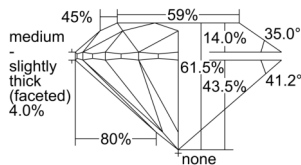

GIA®

FACSIMILE

GIA REPORT 2508343695

Verify this report at GIA.edu

GIA NATURAL DIAMOND DOSSIER®

September 04, 2024
GIA Report Number 2508343695
Shape and Cutting Style ..... Round Brilliant
Measurements ..... 5.25 - 5.28 x 3.24 mm

GRADING RESULTS

Carat Weight ..... 0.55 carat
Color Grade ..... H
Clarity Grade VS1
Cut Grade ..... Excellent

ADDITIONAL GRADING INFORMATION

Polish ..... Excellent
Symmetry ..... Excellent
Fluorescence ..... None
Clarity Characteristics ..... Cloud
Inscription(s): GIA 2508343695

PROPORTIONS

Profile to actual proportions