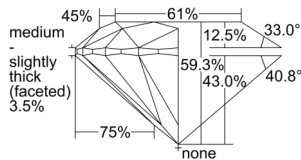

GIA®

FACSIMILE

GIA REPORT 2508346921

Verify this report at GIA.edu

GIA NATURAL DIAMOND DOSSIER®

September 04, 2024
GIA Report Number 2508346921
Shape and Cutting Style ..... Round Brilliant
Measurements ..... 5.17 - 5.19 x 3.07 mm

GRADING RESULTS

Carat Weight ..... 0.50 carat
Color Grade ..... E
Clarity Grade VS1
Cut Grade ..... Excellent

ADDITIONAL GRADING INFORMATION

Polish ..... Excellent
Symmetry ..... Excellent
Fluorescence ..... None
Clarity Characteristics ..... Cloud, Crystal, Needle
Inscription(s): GIA 2508346921

PROPORTIONS

Profile to actual proportions

GRADING SCALES

GIA COLOR SCALE	GIA CLARITY SCALE	GIA CUT SCALE
COLOURLESS	FLAWLESS	EXCELLENT
D	INTERNALLY FLAWLESS	
E	VVS₁	VERY GOOD
F		
G	VS₁	GOOD
H		
I	SI₁	FAIR
J		
K	I₁	POOR
L		
M	I₂	
N		
O	I₃	
P		
Q		
R		
S		
T		
U		
V		
W		
X		
Y		
Z