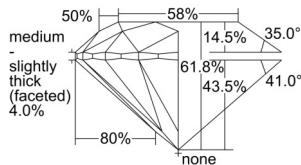

GIA®

FACSIMILE

GIA REPORT 2508347404

Verify this report at GIA.edu

GIA NATURAL DIAMOND DOSSIER®

September 04, 2024
GIA Report Number **2508347404**
Shape and Cutting Style ..... **Round Brilliant**
Measurements ..... **4.30 - 4.32 x 2.66 mm**

GRADING RESULTS

Carat Weight ..... **0.30 carat**
Color Grade ..... **E**
Clarity Grade **S12**
Cut Grade ..... **Excellent**

ADDITIONAL GRADING INFORMATION

Polish ..... **Excellent**
Symmetry ..... **Excellent**
Fluorescence ..... **None**
Clarity Characteristics ..... **Feather**
Inscription(s): **GIA 2508347404**

PROPORTIONS

Profile to actual proportions

GRADING SCALES

GIA COLOR SCALE	GIA CLARITY SCALE	GIA CUT SCALE
D	FLAWLESS	EXCELLENT
E	FLAWLESS	
F	INTERNALLY FLAWLESS	VERY GOOD
G	FLAWLESS	
H	VVS₁	GOOD
I	VVS₂	
J	VS₁	FAIR
K	VS₂	
L	S1₁	POOR
M	S1₂	
N	I₁	
O	I₂	
P	I₃	
Q		
R		
S		
T		
U		
V		
W		
X		
Y		
Z