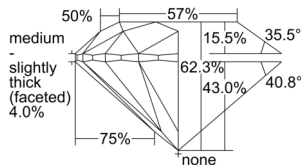

GIA®

FACSIMILE

GIA REPORT 2508383454

Verify this report at GIA.edu

GIA NATURAL DIAMOND DOSSIER®

September 10, 2024
GIA Report Number 2508383454
Shape and Cutting Style ..... Round Brilliant
Measurements ..... 4.28 - 4.31 x 2.67 mm

GRADING RESULTS

Carat Weight ..... 0.30 carat
Color Grade ..... F
Clarity Grade S11
Cut Grade ..... Excellent

ADDITIONAL GRADING INFORMATION

Polish ..... Excellent
Symmetry ..... Excellent
Fluorescence ..... None
Clarity Characteristics ..... Cloud, Crystal
Inscription(s): GIA 2508383454

PROPORTIONS

Profile to actual proportions

GRADING SCALES

GIA COLOR SCALE	GIA CLARITY SCALE	GIA CUT SCALE	
D	FLAWLESS	EXCELLENT	
E	INTERNALLY FLAWLESS		
F		VVS₁	VERY GOOD
G	VVS₂		
H	VS₁	GOOD	
I	VS₂		
J	S1₁	FAIR	
K	S1₂		
L	I₁	POOR	
M	I₂		
N	I₃		
O			
P			
Q			
R			
S			
T			
U			
V			
W			
X			
Y			
Z