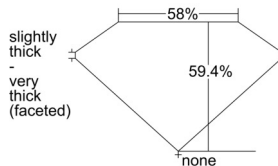

GIA®

FACSIMILE

GIA REPORT 2508386368

Verify this report at GIA.edu

GIA NATURAL DIAMOND DOSSIER®

September 09, 2024
GIA Report Number 2508386368
Shape and Cutting Style ..... Heart Brilliant
Measurements ..... 4.72 x 5.56 x 3.30 mm

GRADING RESULTS

Carat Weight ..... 0.52 carat
Color Grade ..... F
Clarity Grade VS1

ADDITIONAL GRADING INFORMATION

Polish ..... Excellent
Symmetry ..... Excellent
Fluorescence ..... None
Clarity Characteristics ..... Needle
Inscription(s): GIA 2508386368

PROPORTIONS

Profile not to actual proportions

GRADING SCALES

GIA COLOR SCALE		GIA CLARITY SCALE	
NEAR COLORLESS	D	VERY VERY SLIGHTLY INCLUDED	FLAWLESS
	E		INTERNALLY FLAWLESS
	F		VVS₁
	G		VVS₂
	H		VS₁
	I		VS₂
	J		SI₁
	K		SI₂
	L		I₁
	M		I₂
FAINT	N	INCLUDED	I₃
	O		
	P		
	Q		
VERY LIGHT	R		
	S		
	T		
	U		
	V		
	W		
	X		
	Y		
LIGHT	Z