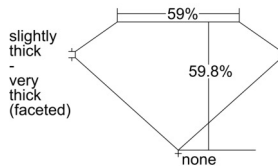

GIA®

FACSIMILE

GIA REPORT 2508405041

Verify this report at GIA.edu

GIA NATURAL DIAMOND DOSSIER®

September 12, 2024
GIA Report Number 2508405041
Shape and Cutting Style ..... Heart Brilliant
Measurements ..... 4.35 x 5.12 x 3.06 mm

GRADING RESULTS

Carat Weight ..... 0.40 carat
Color Grade ..... F
Clarity Grade VS1

ADDITIONAL GRADING INFORMATION

Polish ..... Excellent
Symmetry ..... Very Good
Fluorescence ..... None
Clarity Characteristics ..... Feather, Pinpoint
Inscription(s): GIA 2508405041

PROPORTIONS

Profile not to actual proportions

GRADING SCALES

GIA COLOR SCALE		GIA CLARITY SCALE			
COLORLESS	D	VERY VERY SLIGHTLY INCLUDED	FLAWLESS		
	E		INTERNALLY FLAWLESS		
	F		VVS₁		
	NEAR COLORLESS	G	VERY SLIGHTLY INCLUDED	VVS₂	
		H		VS₁	
		FAINT	I	SLIGHTLY INCLUDED	VS₂
			J		SI₁
			K	SI₂	
	LIGHT	L	INCLUDED	I₁	
		M		I₂	
N		I₃			
O					
P					
Q					
R