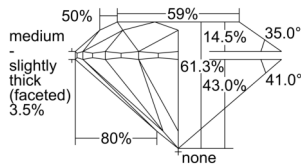

GIA®

FACSIMILE

GIA REPORT 2508414247

Verify this report at GIA.edu

GIA NATURAL DIAMOND DOSSIER®

September 13, 2024
GIA Report Number 2508414247
Shape and Cutting Style ..... Round Brilliant
Measurements ..... 5.27 - 5.30 x 3.24 mm

GRADING RESULTS

Carat Weight ..... 0.55 carat
Color Grade ..... D
Clarity Grade VS1
Cut Grade ..... Excellent

ADDITIONAL GRADING INFORMATION

Polish ..... Excellent
Symmetry ..... Excellent
Fluorescence ..... Faint
Clarity Characteristics..... Crystal, Cloud, Needle, Pinpoint
Inspection(s): GIA 2508414247

PROPORTIONS

Profile to actual proportions

GRADING SCALES

GIA COLOR SCALE	GIA CLARITY SCALE	GIA CUT SCALE	
D	FLAWLESS	EXCELLENT	
E	INTERNALLY FLAWLESS		
F		VVS₁	VERY GOOD
G	VVS₂		
H	VS₁	GOOD	
I	VS₂		
J	SI₁	FAIR	
K	SI₂		
L	I₁	POOR	
M	I₂		
N	I₃		
O			
P			
Q			
R			
S			
T			
U			
V			
W			
X			
Y			
Z