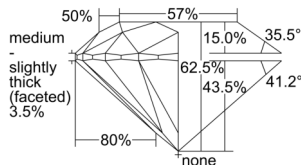

GIA®

FACSIMILE

GIA REPORT 2508426542

Verify this report at GIA.edu

GIA NATURAL DIAMOND DOSSIER®

September 16, 2024
GIA Report Number 2508426542
Shape and Cutting Style ..... Round Brilliant
Measurements ..... 5.08 - 5.11 x 3.18 mm

GRADING RESULTS

Carat Weight ..... 0.50 carat
Color Grade I
Clarity Grade VS2
Cut Grade ..... Excellent

ADDITIONAL GRADING INFORMATION

Polish ..... Excellent
Symmetry ..... Excellent
Fluorescence ..... None
Clarity Characteristics ..... Cloud
Inscription(s): GIA 2508426542

PROPORTIONS

Profile to actual proportions

GRADING SCALES

GIA COLOR SCALE	GIA CLARITY SCALE	GIA CUT SCALE	
D	FLAWLESS	EXCELLENT	
E	INTERNALLY FLAWLESS		
F		VVS₁	VERY GOOD
G	VVS₂		
H	VS₁	GOOD	
I	VS₂		
J	SI₁	FAIR	
K	SI₂		
L	I₁	POOR	
M	I₂		
N	I₃		
O			
P			
Q			
R			
S			
T			
U			
V			
W			
X			
Y			
Z