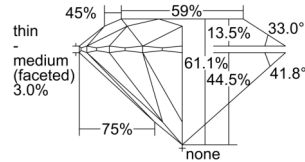

GIA®

FACSIMILE

GIA REPORT 2508434637

Verify this report at GIA.edu

GIA NATURAL DIAMOND DOSSIER®

September 18, 2024
GIA Report Number 2508434637
Shape and Cutting Style ..... Round Brilliant
Measurements ..... 4.32 - 4.36 x 2.65 mm

GRADING RESULTS

Carat Weight ..... 0.30 carat
Color Grade ..... E
Clarity Grade S11
Cut Grade ..... Excellent

ADDITIONAL GRADING INFORMATION

Polish ..... Excellent
Symmetry ..... Excellent
Fluorescence ..... None
Clarity Characteristics ..... Crystal, Cloud
Inscription(s): GIA 2508434637

PROPORTIONS

Profile to actual proportions

GRADING SCALES

GIA COLOR SCALE	GIA CLARITY SCALE	GIA CUT SCALE	
D	FLAWLESS	EXCELLENT	
E	INTERNALLY FLAWLESS		
F		VVS₁	VERY GOOD
G	VVS₂		
H	VS₁	GOOD	
I	VS₂		
J	S1₁	FAIR	
K	S1₂		
L	I₁	POOR	
M	I₂		
N	I₃		
O			
P			
Q			
R			
S			
T			
U			
V			
W			
X			
Y			
Z