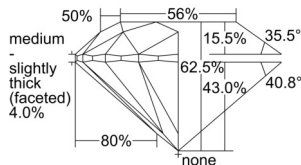

GIA®

FACSIMILE

GIA REPORT 2508435446

Verify this report at GIA.edu

GIA NATURAL DIAMOND DOSSIER®

September 18, 2024
GIA Report Number 2508435446
Shape and Cutting Style ..... Round Brilliant
Measurements ..... 4.29 - 4.32 x 2.69 mm

GRADING RESULTS

Carat Weight ..... 0.31 carat
Color Grade ..... D
Clarity Grade VVS1
Cut Grade ..... Excellent

ADDITIONAL GRADING INFORMATION

Polish ..... Excellent
Symmetry ..... Excellent
Fluorescence ..... None
Clarity Characteristics ..... Pinpoint
Inscription(s): GIA 2508435446

PROPORTIONS

Profile to actual proportions

GRADING SCALES

GIA COLOR SCALE

COLORLESS	D
	E
	F
	G
	H
	I
	J
NEAR COLORLESS	K
	L
Faint	M
	N
	O
	P
Very Light	Q
	R
	S
	T
	U
	V
Light	W
	X
	Y
	Z

GIA CLARITY SCALE

FLAWLESS	VERY VERY SLIGHTLY INCLUDED	VVS₁	
			VVS₂
INTERNALLY FLAWLESS	VERY SLIGHTLY INCLUDED	VS₁	
		VS₂	
SLIGHTLY INCLUDED	INCLUDED	SI₁	
		SI₂	
I₁	I₂	I₃	

GIA CUT SCALE

EXCELLENT
VERY GOOD
GOOD
FAIR
POOR