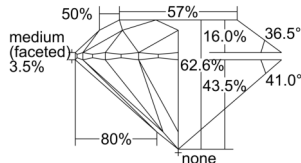

GIA®

FACSIMILE

GIA REPORT 2508437845

Verify this report at GIA.edu

GIA NATURAL DIAMOND DOSSIER®

September 18, 2024
GIA Report Number 2508437845
Shape and Cutting Style ..... Round Brilliant
Measurements ..... 4.27 - 4.30 x 2.68 mm

GRADING RESULTS

Carat Weight ..... 0.30 carat
Color Grade ..... D
Clarity Grade VS2
Cut Grade ..... Excellent

ADDITIONAL GRADING INFORMATION

Polish ..... Excellent
Symmetry ..... Excellent
Fluorescence ..... None
Clarity Characteristics ..... Cloud, Crystal
Inscription(s): GIA 2508437845

PROPORTIONS

Profile to actual proportions

GRADING SCALES

GIA COLOR SCALE	GIA CLARITY SCALE	GIA CUT SCALE	
D	FLAWLESS	EXCELLENT	
E	INTERNALLY FLAWLESS		
F		VVS₁	VERY GOOD
G	VVS₂		
H	VS₁	GOOD	
I	VS₂		
J	SI₁	FAIR	
K	SI₂		
L	I₁	POOR	
M	I₂		
N	I₃		
O			
P			
Q			
R			
S			
T			
U			
V			
W			
X			
Y			
Z