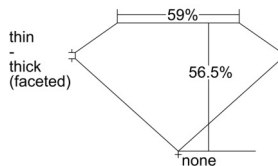

GIA®

FACSIMILE

GIA REPORT 2508441835

Verify this report at GIA.edu

GIA NATURAL DIAMOND DOSSIER®

September 18, 2024
GIA Report Number 2508441835
Shape and Cutting Style ..... Heart Brilliant
Measurements ..... 5.56 x 6.47 x 3.66 mm

GRADING RESULTS

Carat Weight ..... 0.77 carat
Color Grade ..... H
Clarity Grade VS2

ADDITIONAL GRADING INFORMATION

Polish ..... Excellent
Symmetry ..... Excellent
Fluorescence ..... None
Clarity Characteristics ..... Crystal, Cloud
Inscription(s): GIA 2508441835

PROPORTIONS

Profile not to actual proportions

GRADING SCALES

GIA COLOR SCALE		GIA CLARITY SCALE			
COLORLESS	D	VERY VERY SLIGHTLY INCLUDED	FLAWLESS		
	E		INTERNALLY FLAWLESS		
	F	VERY SLIGHTLY INCLUDED	VVS₁		
	G		VVS₂		
	H		VS₁		
	NEAR COLORLESS	I	SLIGHTLY INCLUDED	VS₂	
		J		SI₁	
		FAINT	K	INCLUDED	SI₂
			L		I₁
			M		I₂
VERT LIGHT			N	INCLUDED	I₃
			O		
			P		
	Q				
LIGHT	R				
	S				
	T				
	U				
	V				
	Z