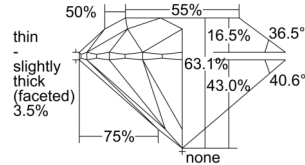

GIA®

FACSIMILE

GIA REPORT 2508442997

Verify this report at GIA.edu

GIA NATURAL DIAMOND DOSSIER®

October 03, 2024
GIA Report Number 2508442997
Shape and Cutting Style ..... Round Brilliant
Measurements ..... 5.60 - 5.63 x 3.54 mm

GRADING RESULTS

Carat Weight ..... 0.70 carat
Color Grade ..... F
Clarity Grade VS1
Cut Grade ..... Excellent

ADDITIONAL GRADING INFORMATION

Polish ..... Excellent
Symmetry ..... Excellent
Fluorescence ..... None
Clarity Characteristics.... Cloud, Crystal, Indented Natural, Needle
Inscription(s): GIA 2508442997

PROPORTIONS

Profile to actual proportions

GRADING SCALES

GIA COLOR SCALE

COLORLESS	D
	E
	F
	G
	H
	I
	J
NEAR COLORLESS	K
	L
Faint	M
	N
	O
	P
Very Light	Q
	R
	S
	T
	U
	V
Light	W
	X
	Y
	Z

GIA CLARITY SCALE

FLAWLESS	INTERNAL FLAWLESS	EXCELLENT		
VVS₁	VVS₂	VERY GOOD		
VS₁	VS₂	GOOD		
SI₁	SI₂	FAIR		
I₁	I₂	POOR		
			I₃	

GIA CUT SCALE

EXCELLENT
VERY GOOD
GOOD
FAIR
POOR