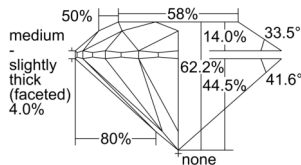

GIA®

FACSIMILE

GIA REPORT 2508443549

Verify this report at GIA.edu

GIA NATURAL DIAMOND DOSSIER®

September 18, 2024
GIA Report Number 2508443549
Shape and Cutting Style ..... Round Brilliant
Measurements ..... 5.07 - 5.10 x 3.16 mm

GRADING RESULTS

Carat Weight ..... 0.50 carat
Color Grade ..... G
Clarity Grade VS2
Cut Grade ..... Excellent

ADDITIONAL GRADING INFORMATION

Polish ..... Excellent
Symmetry ..... Excellent
Fluorescence ..... None
Clarity Characteristics ..... Cavity
Inscription(s): GIA 2508443549

PROPORTIONS

Profile to actual proportions

GRADING SCALES

GIA COLOR SCALE	GIA CLARITY SCALE	GIA CUT SCALE	
D	FLAWLESS	EXCELLENT	
E	INTERNALLY FLAWLESS		
F		VVS₁	VERY GOOD
G	VVS₂		
H	VS₁	GOOD	
I	VS₂		
J	SI₁	FAIR	
K	SI₂		
L	I₁	POOR	
M	I₂		
N	I₃		
O			
P			
Q			
R			
S			
T			
U			
V			
W			
X			
Y			
Z