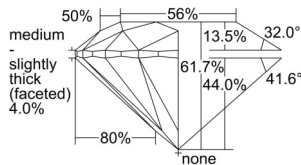

GIA®

FACSIMILE

GIA REPORT 2508448443

Verify this report at GIA.edu

GIA NATURAL DIAMOND DOSSIER®

September 19, 2024
GIA Report Number 2508448443
Shape and Cutting Style ..... Round Brilliant
Measurements ..... 5.12 - 5.14 x 3.17 mm

GRADING RESULTS

Carat Weight ..... 0.50 carat
Color Grade ..... E
Clarity Grade VS2
Cut Grade ..... Excellent

ADDITIONAL GRADING INFORMATION

Polish ..... Excellent
Symmetry ..... Excellent
Fluorescence ..... None
Clarity Characteristics ..... Cloud
Inscription(s): GIA 2508448443

PROPORTIONS

Profile to actual proportions

GRADING SCALES

GIA COLOR SCALE

COLOREDNESS	D
	E
	F
	G
	H
	I
	J
NEAR COLORLESS	K
	L
Faint	M
	N
	O
	P
Very Light	Q
	R
	S
	T
	U
	V
	W
	X
	Y
Light	Z

GIA CLARITY SCALE

VERY VERY SLIGHTLY INCLUDED	FLAWLESS
	INTERNALLY FLAWLESS
VERY SLIGHTLY INCLUDED	VVS₁
	VVS₂
SLIGHTLY INCLUDED	VS₁
	VS₂
INCLUDED	SI₁
	SI₂
	I₁
	I₂
	I₃

GIA CUT SCALE

EXCELLENT
VERY GOOD
GOOD
FAIR
POOR