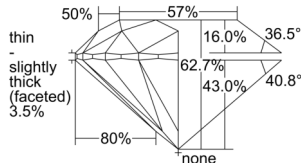

GIA®

FACSIMILE

GIA REPORT 2508459374

Verify this report at GIA.edu

GIA NATURAL DIAMOND DOSSIER®

September 20, 2024
GIA Report Number **2508459374**
Shape and Cutting Style ..... **Round Brilliant**
Measurements ..... **5.63 - 5.67 x 3.55 mm**

GRADING RESULTS

Carat Weight ..... **0.70 carat**
Color Grade ..... **G**
Clarity Grade **S11**
Cut Grade ..... **Excellent**

ADDITIONAL GRADING INFORMATION

Polish ..... **Excellent**
Symmetry ..... **Excellent**
Fluorescence ..... **None**
Clarity Characteristics ..... **Feather**
Inscription(s): **GIA 2508459374**

PROPORTIONS

Profile to actual proportions