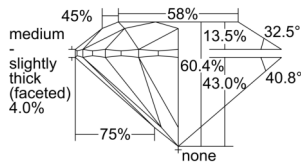

GIA®

FACSIMILE

GIA REPORT 2508470984

Verify this report at GIA.edu

GIA NATURAL DIAMOND DOSSIER®

September 23, 2024
GIA Report Number 2508470984
Shape and Cutting Style ..... Round Brilliant
Measurements ..... 4.97 - 5.00 x 3.01 mm

GRADING RESULTS

Carat Weight ..... 0.45 carat
Color Grade ..... G
Clarity Grade S11
Cut Grade ..... Excellent

ADDITIONAL GRADING INFORMATION

Polish ..... Excellent
Symmetry ..... Excellent
Fluorescence ..... None
Clarity Characteristics ..... Feather, Cloud
Inscription(s): GIA 2508470984

PROPORTIONS

Profile to actual proportions

GRADING SCALES

GIA COLOR SCALE	GIA CLARITY SCALE	GIA CUT SCALE	
D	FLAWLESS	EXCELLENT	
E	INTERNALLY FLAWLESS		
F		VVS₁	VERY GOOD
G	VVS₂		
H	VS₁	GOOD	
I	VS₂		
J	S1₁	FAIR	
K	S1₂		
L	I₁	POOR	
M	I₂		
N	I₃		
O			
P			
Q			
R			
S			
T			
U			
V			
W			
X			
Y			
Z