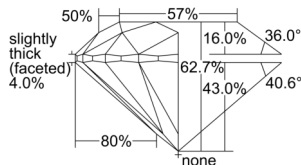

GIA®

FACSIMILE

GIA REPORT 2508471034

Verify this report at [GIA.edu](https://reportcheck.gia.edu)

GIA NATURAL DIAMOND DOSSIER®

September 23, 2024
GIA Report Number 2508471034
Shape and Cutting Style ..... Round Brilliant
Measurements ..... 5.63 - 5.66 x 3.54 mm

GRADING RESULTS

Carat Weight ..... 0.70 carat
Color Grade ..... D
Clarity Grade VVS2
Cut Grade ..... Excellent

ADDITIONAL GRADING INFORMATION

Polish ..... Excellent
Symmetry ..... Excellent
Fluorescence ..... Medium Blue
Clarity Characteristics ..... Pinpoint, Cloud
Inscription(s): GIA 2508471034

PROPORTIONS

Profile to actual proportions