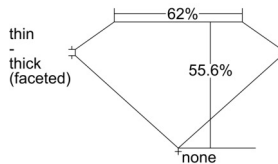

GIA®

FACSIMILE

GIA REPORT 2508478433

Verify this report at GIA.edu

GIA NATURAL DIAMOND DOSSIER®

September 24, 2024
GIA Report Number 2508478433
Shape and Cutting Style ..... Heart Brilliant
Measurements ..... 6.01 x 6.86 x 3.82 mm

GRADING RESULTS

Carat Weight ..... 0.90 carat
Color Grade ..... D
Clarity Grade VS1

ADDITIONAL GRADING INFORMATION

Polish ..... Excellent
Symmetry ..... Excellent
Fluorescence ..... None
Clarity Characteristics ..... Feather
Inscription(s): GIA 2508478433

PROPORTIONS

Profile not to actual proportions

GRADING SCALES

GIA COLOR SCALE		GIA CLARITY SCALE			
COLORLESS	D	VERY VERY SLIGHTLY INCLUDED	FLAWLESS		
	E		INTERNALLY FLAWLESS		
	F	VERY SLIGHTLY INCLUDED	VS₁		
	G		VS₂		
	H		VS₁		
	NEAR COLORLESS	I	SLIGHTLY INCLUDED	VS₂	
		J		SI₁	
		FAINT	K	INCLUDED	SI₂
			L		I₁
			M		I₂
VERT LIGHT	N	INCLUDED	I₃		
	O				
	P				
	Q				
	R				
	S				
	T				
LIGHT	U				
	V				
	W				
	X				
Y					
Z