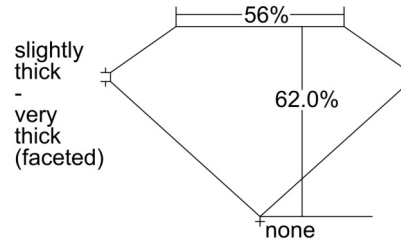

GIA NATURAL DIAMOND GRADING REPORT

October 15, 2024
 GIA Report Number 2508481411
 Shape and Cutting Style Oval Brilliant
 Measurements 7.64 x 5.65 x 3.50 mm

GRADING RESULTS

Carat Weight 1.00 carat
 Color Grade I
 Clarity Grade SI1

ADDITIONAL GRADING INFORMATION

Polish Excellent
 Symmetry Very Good
 Fluorescence Faint
 Inscription(s): GIA 2508481411

Comments: Additional twinning wisps, pinpoints and surface graining are not shown.

PROPORTIONS

Profile not to actual proportions

CLARITY CHARACTERISTICS

KEY TO SYMBOLS*

-  Twinning Wisp
-  Needle
-  Cloud
-  Crystal
-  Feather

* Red symbols denote internal characteristics (inclusions). Green or black symbols denote external characteristics (blemishes). Diagram is an approximate representation of the diamond, and symbols shown indicate type, position, and approximate size of clarity characteristics. All clarity characteristics may not be shown. Details of finish are not shown.