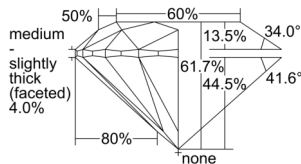

GIA®

FACSIMILE

GIA REPORT 2508489641

Verify this report at GIA.edu

GIA NATURAL DIAMOND DOSSIER®

October 14, 2024
GIA Report Number 2508489641
Shape and Cutting Style ..... Round Brilliant
Measurements ..... 5.37 - 5.40 x 3.33 mm

GRADING RESULTS

Carat Weight ..... 0.59 carat
Color Grade ..... D
Clarity Grade ..... Flawless
Cut Grade ..... Excellent

ADDITIONAL GRADING INFORMATION

Polish ..... Excellent
Symmetry ..... Excellent
Fluorescence ..... None
Clarity Characteristics ..... None
Inscription(s): GIA 2508489641

PROPORTIONS

Profile to actual proportions