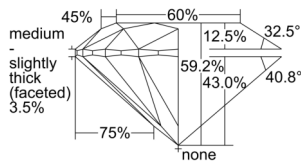

GIA®

FACSIMILE

GIA REPORT 2508535424

Verify this report at GIA.edu

GIA NATURAL DIAMOND DOSSIER®

September 30, 2024
GIA Report Number 2508535424
Shape and Cutting Style ..... Round Brilliant
Measurements ..... 5.48 - 5.51 x 3.25 mm

GRADING RESULTS

Carat Weight ..... 0.60 carat
Color Grade ..... D
Clarity Grade VVS1
Cut Grade ..... Excellent

ADDITIONAL GRADING INFORMATION

Polish ..... Excellent
Symmetry ..... Excellent
Fluorescence ..... None
Clarity Characteristics ..... Pinpoint
Inscription(s): GIA 2508535424

PROPORTIONS

Profile to actual proportions

GRADING SCALES

GIA COLOR SCALE	GIA CLARITY SCALE	GIA CUT SCALE	
D	FLAWLESS	EXCELLENT	
E	INTERNALLY FLAWLESS		
F		VVS₁	VERY GOOD
G	VVS₂		
H	VS₁	GOOD	
I	VS₂		
J	SI₁	FAIR	
K	SI₂		
L	I₁	POOR	
M			
N			
O	I₂		
P			
Q	I₃		
R			
S			
T			
U			
V			
W			
X			
Y			
Z